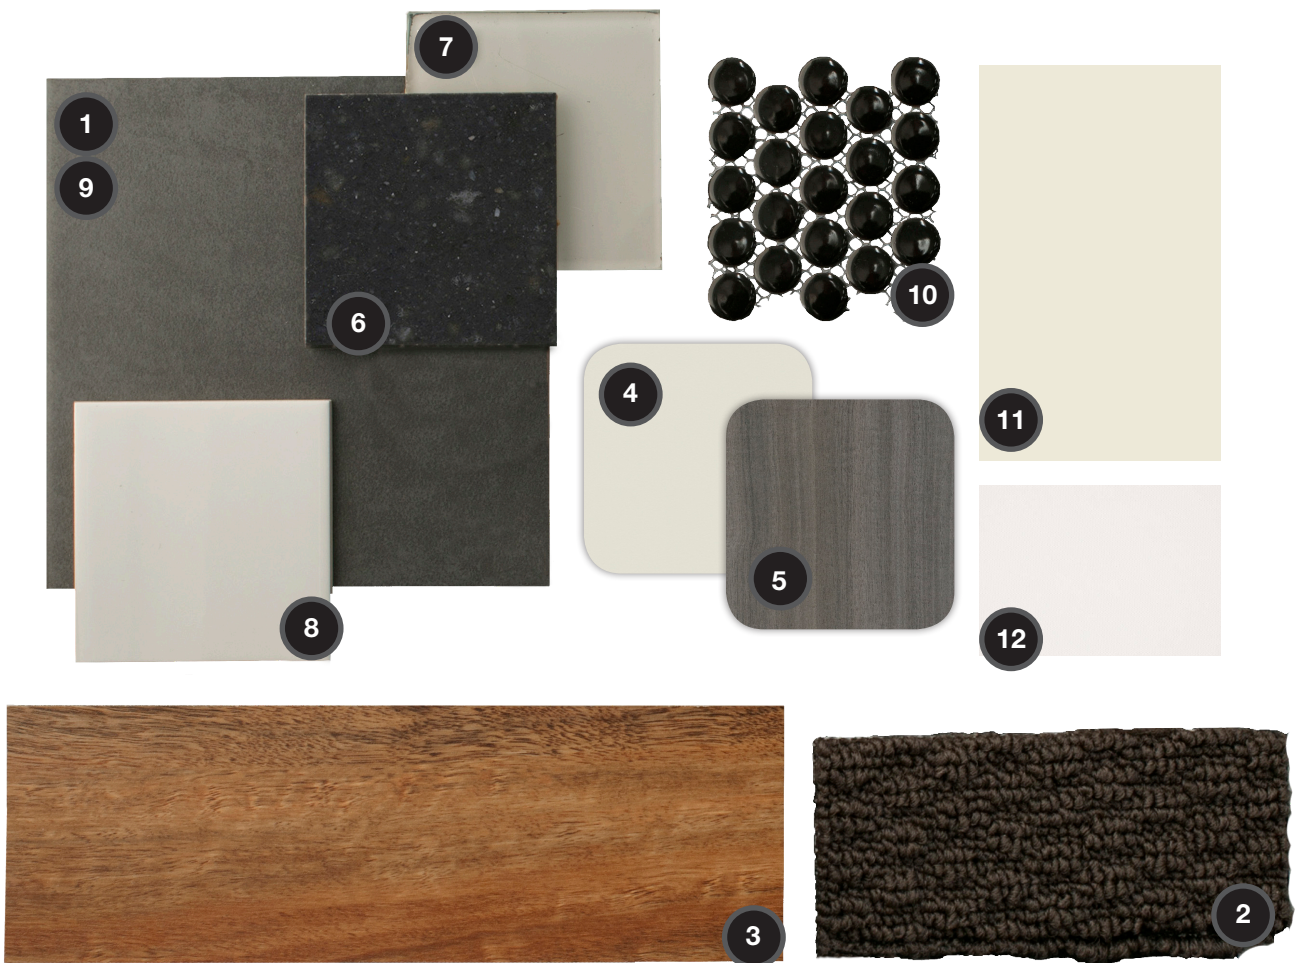

- 1 FLOOR TILE - ENTRY/KITCHEN/MEALS/WET AREAS  
MILANO NERO MATT 400X400MM
- 2 BURBANK CARPET  
AUTUMN
- 3 LAMINATE FLOATING FLOORING - OPTIONAL UPGRADE  
8MM CLASSIC SPOTTED GUM
- 4 KITCHEN/BATHROOM/LAUNDRY BASE CABINETS  
LAMINEX SARSEN GREY NATURAL
- 5 KITCHEN/BATHROOM/LAUNDRY OVERHEAD CABINETS  
LAMINEX SMOKEY SAPPLE NATURAL
- 6 KITCHEN/BATHROOM/LAUNDRY STONE BENCHTOPS  
SILESTONE ARDEN BLUE
- 7 KITCHEN GLASS SPLASHBACK -  
OPTIONAL UPGRADE  
ASH GREY
- 8 KITCHEN & LAUNDRY WALL TILE  
WHITE GLOSS 300X100MM
- 9 BATHROOM WALL TILE  
MILANO NERO MATT 400X400MM
- 10 FEATURE TILE  
PENNY ROUND BLACK GLOSS
- 11 INTERNAL PAINT  
TAUBMANS WINTER ICE
- 12 BLOCKOUT ROLLER BLINDS  
LOVELIGHT WHITE