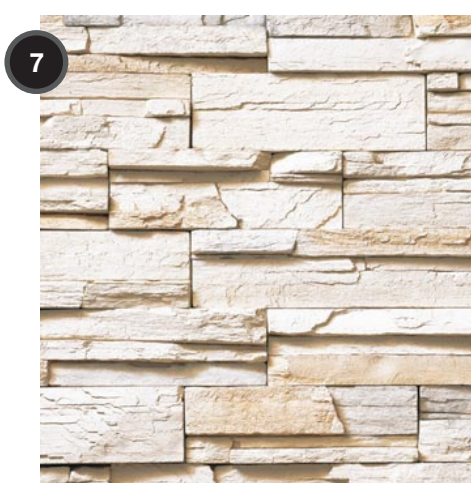

1 MAIN BRICK
BORAL 'MOCHA'

2 CONTRAST BRICK
BORAL NUVO 'STORM'

3 ROOF TILES
MONIER ELABANA 'BARRAMUNDI'

4 GUTTER/FASCIA/DOWNPipes
COLORBOND 'BASALT'

5 WINDOW FRAME
A & L 'DUNE'

6 GARAGE DOOR
COLORBOND SLIMLINE 'BASALT'

7 STONE FEATURE
BORAL CULTURED STONE –
PRO-FIT ALPINE LEDGESTONE
'SOUTH WEST BLEND'

8 TIMBER STAIN
'WALNUT' TIMBER PLUS

9 CLADDING/RENDER #1
TAUBMANS 'MARBLE MIST'

10 CLADDING/RENDER #2
TAUBMANS 'COACH HOUSE'

11 CLADDING/RENDER #3
TAUBMANS 'FARRIER'

Disclaimer. The vendor reserves the right to substitute products of similar or better value if specified items become unavailable for any reason.