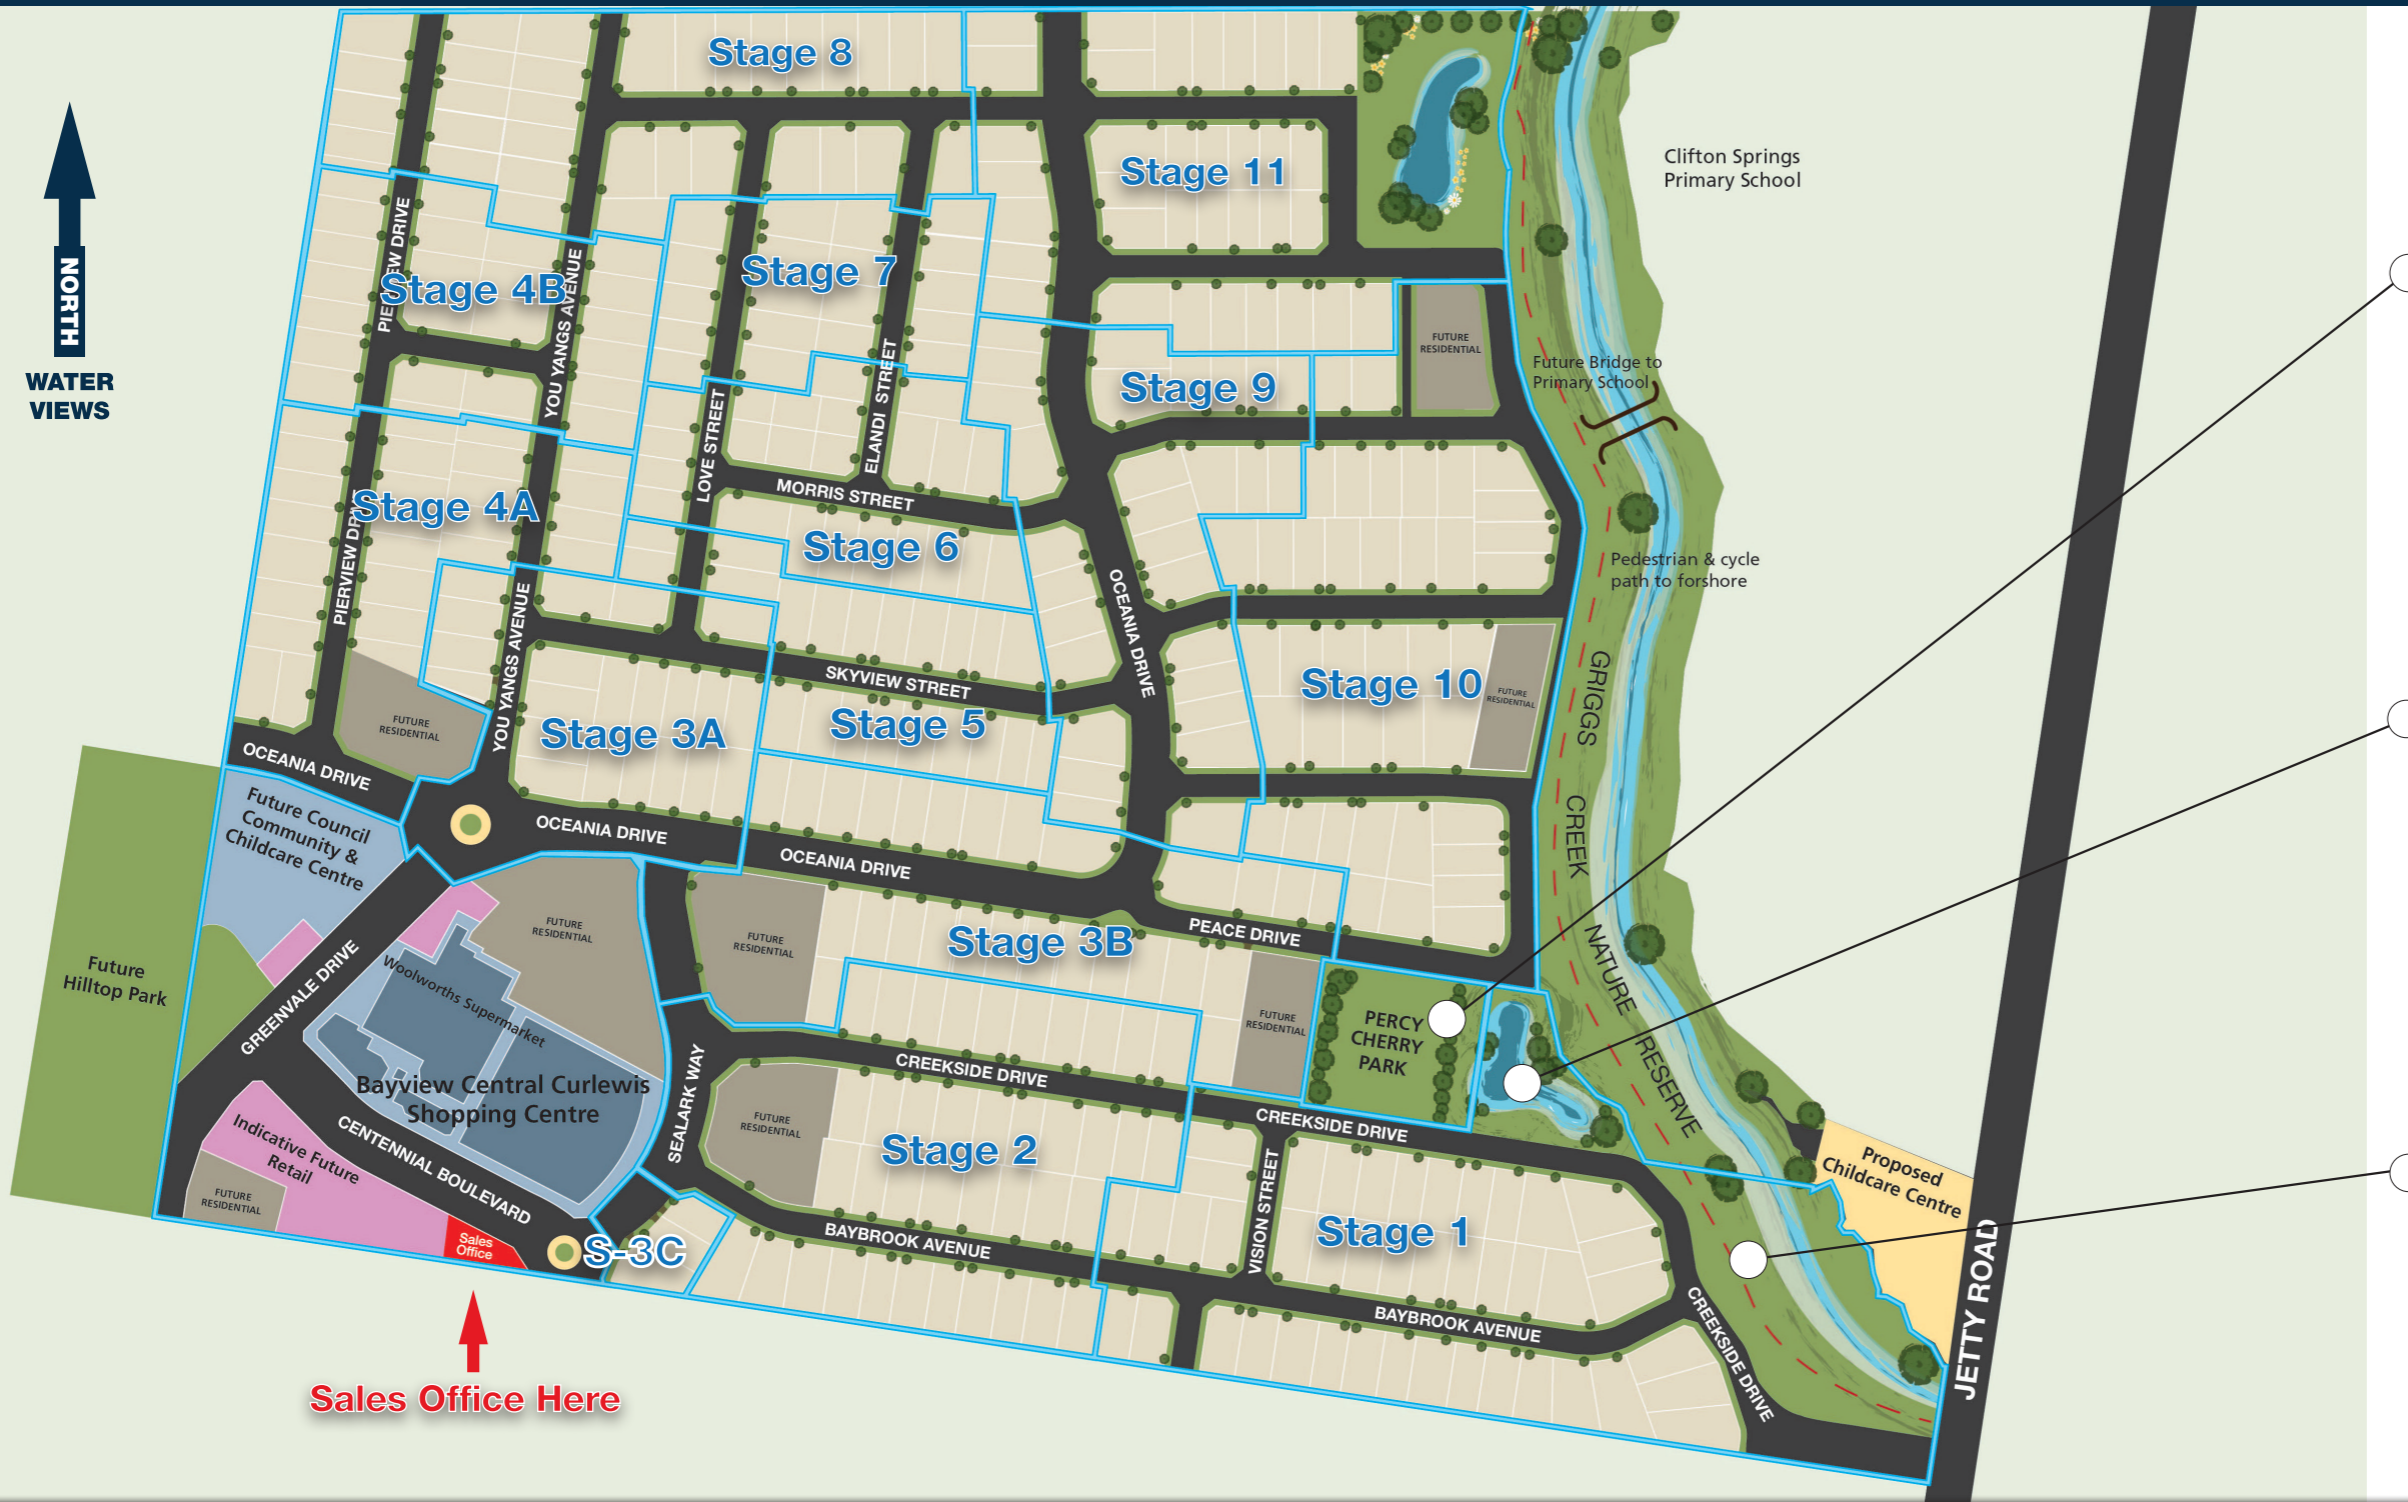

ESTATE MASTERPLAN COMPLETED PARKLANDS

call 0419 781 231 visit bvbellarine.com.au